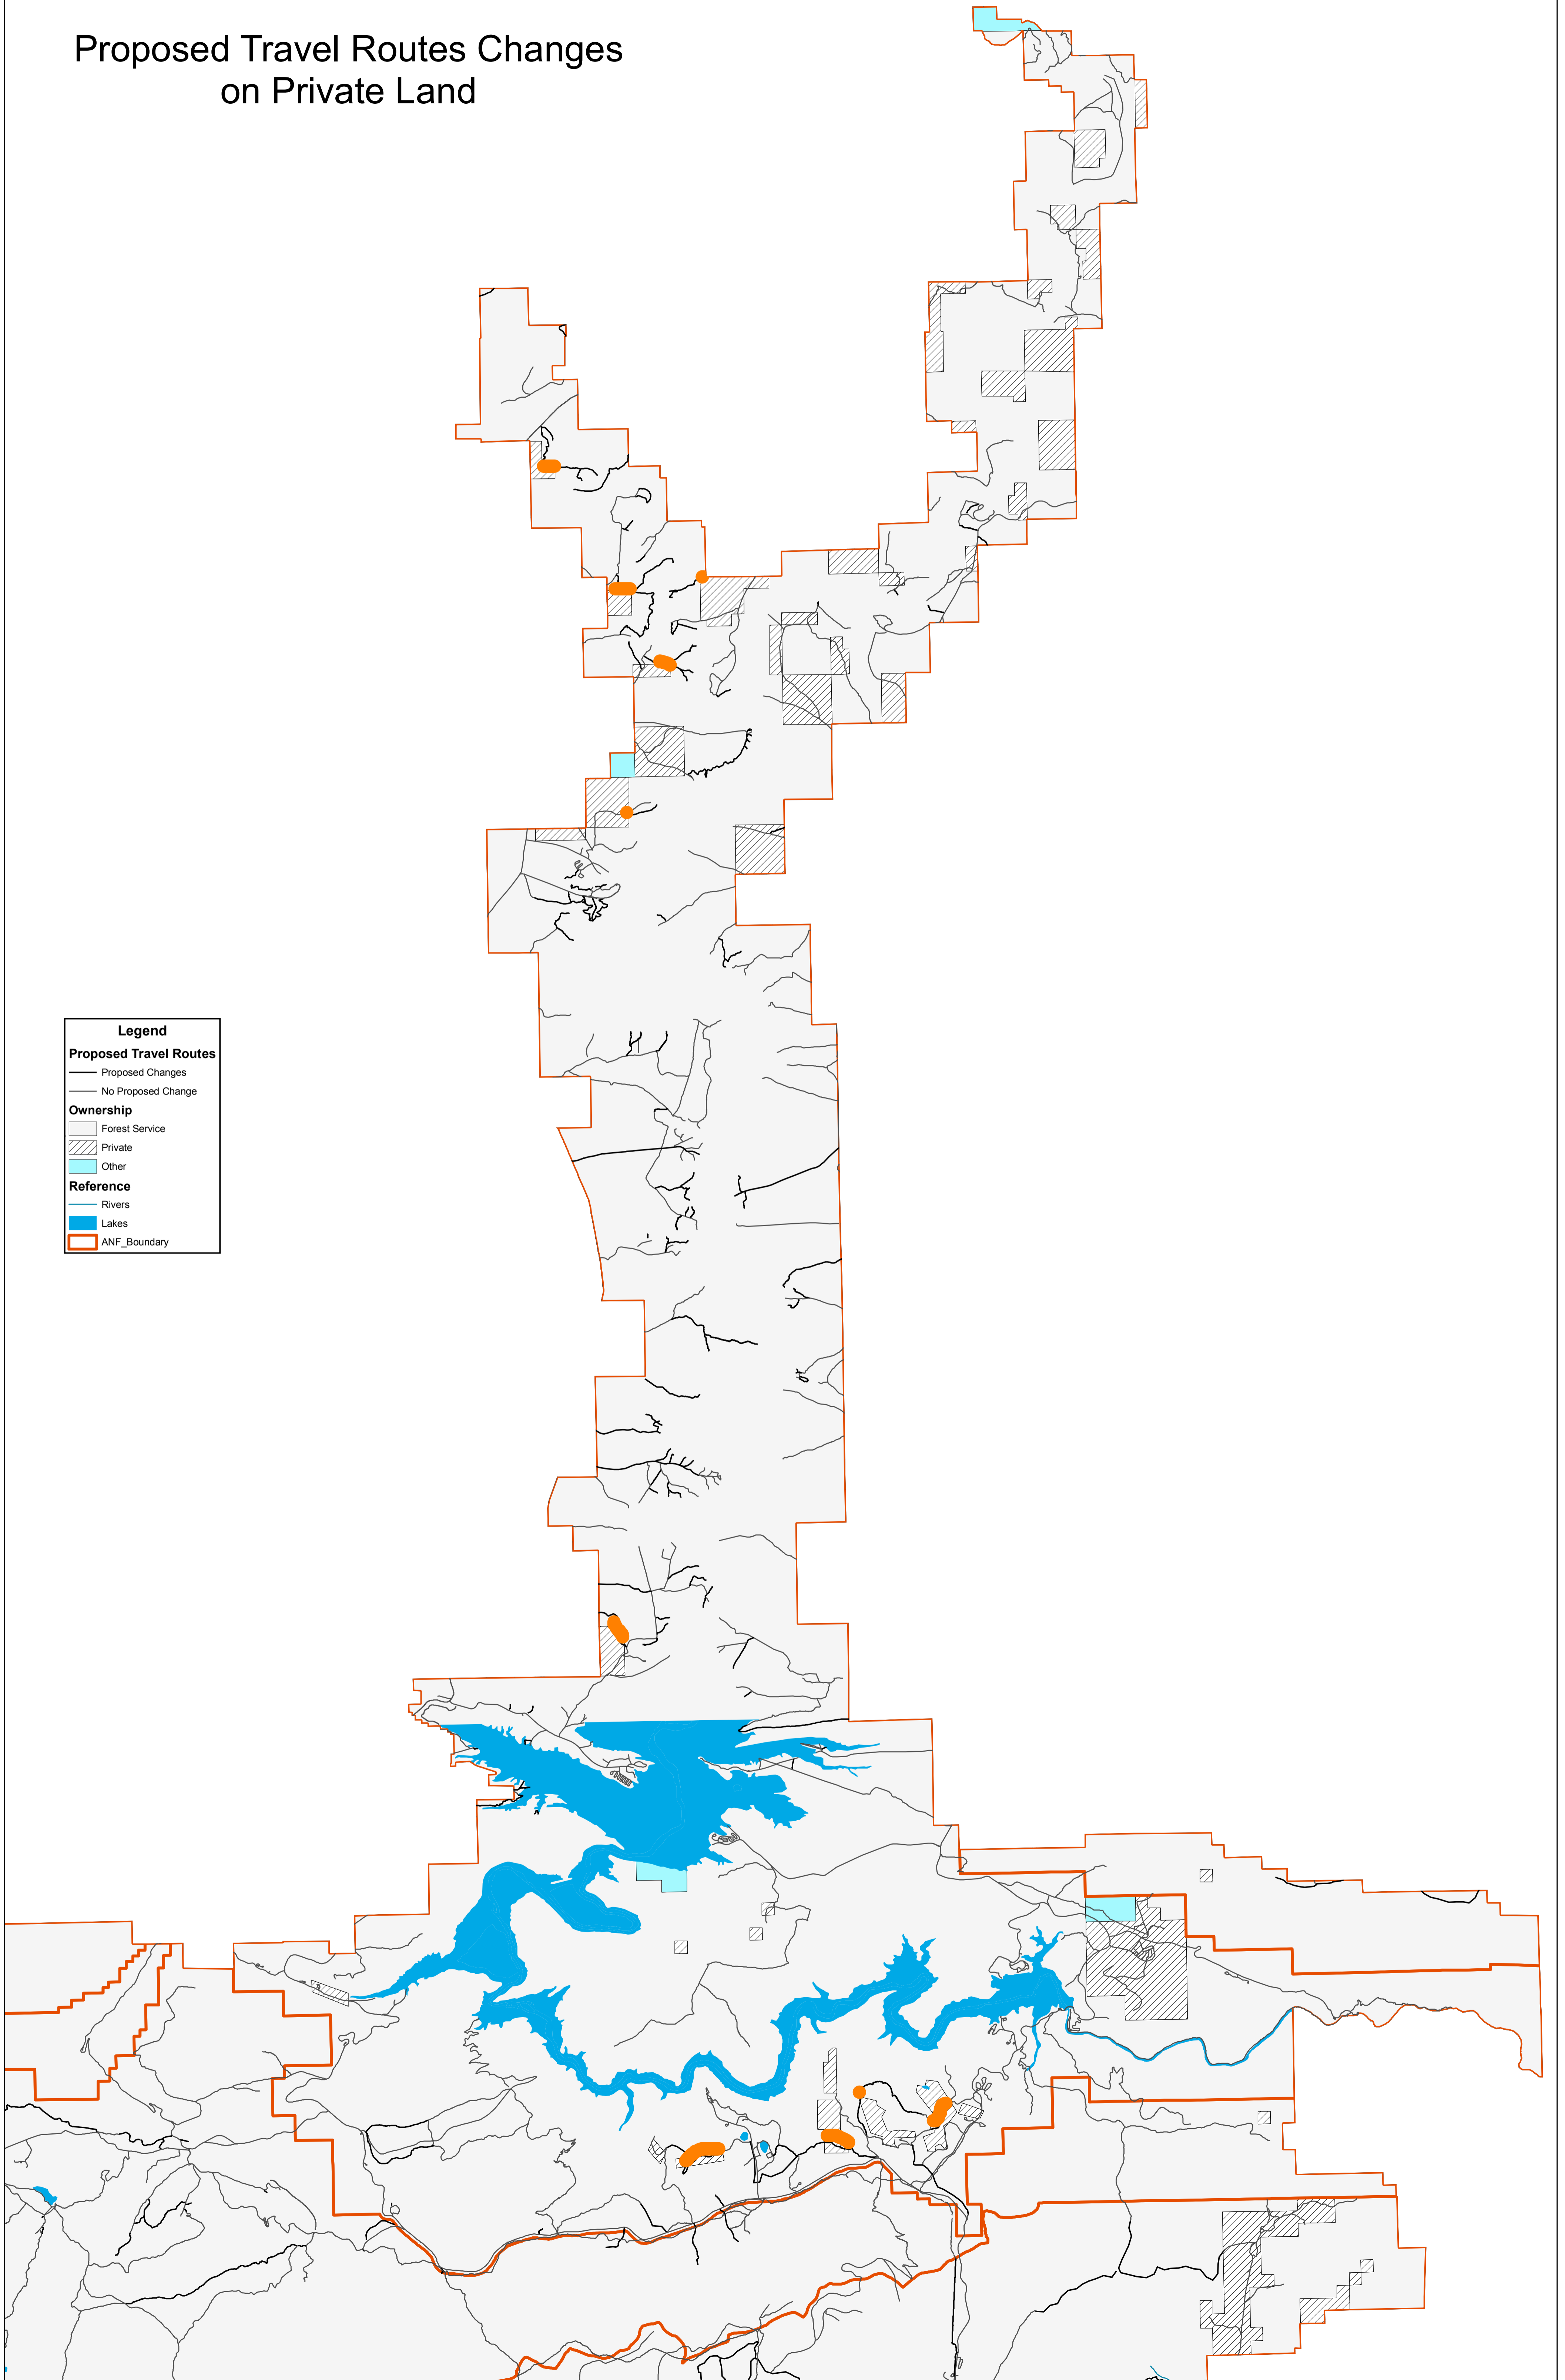

Proposed Travel Routes Changes on Private Land

Legend

Proposed Travel Routes

- Proposed Changes
- No Proposed Change

Ownership

- Forest Service
- Private
- Other

Reference

- Rivers
- Lakes
- ANF_Boundary